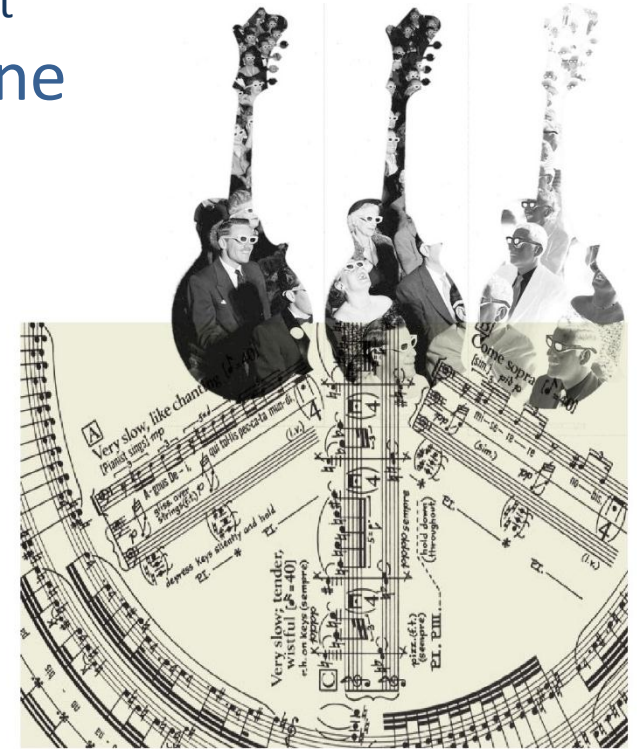

Fretful Federation Mandolin Orchestra

with Flautist
**Katherine
Rogers**

The Fretful Federation

Musical Director/Conductor
Lindsay Stoner

1st Mandolins

David Barwell, Rosi Bryer, Graham Connor, Kitty Heatherly,
Mark Palmer, Chris Slack